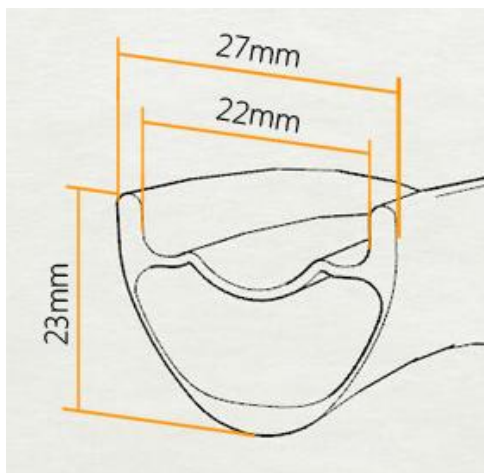

MTB 29" RIM

PROFILE

27mm WIDTH 29"

TUBELESS COMPATIBLE

SPECIFICATION

Item #	NXT29XC27
Type	Clincher Hookless
Material	Toray T700 Carbon
Size	29"
Width	27mm
Depth	23mm
ERD	594mm
ETRTO	622*22mm
Weight	350+/-15g
Weave	UD, 3K, 12K
Spoke Hole Dia.	4.5mm
Valve Hole Dia.	6.5mm
Assembly Hole Dia.	7.5mm
Application	XC / Trail ...

RECOMMENDATION

Max Tire Pressure	70psi
Max Spoke Tension	150kgf
Max Weight Limit	150kg
Tire Size	1.5"~2.2"

FEATRURES

Tubeless Compatible:

This function allows you to run tubeless perfectly.

AIO System:

The AIO (all in one) system is another technical method to strengthen the rim by using long and continuous carbon fiber layers to wrap into rim. For only one overlap of a layer circle, not only can it keep the original continuous strength of carbon fiber layers, but also it saves weight