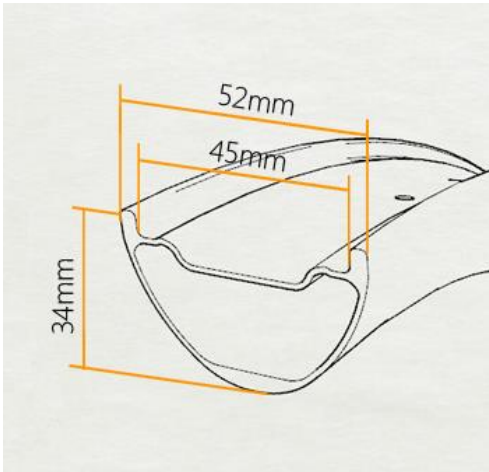

Jungle Fox II 29" RIM

Jungle Fox II 29"
52mm WIDTH
TUBELESS COMPATIBLE

SPECIFICATION

Item #	NXT29JF52-II
Type	Clincher Hookless
Material	Toray T700 Carbon
Size	29"
Width	52mm
Depth	34mm
ERD	571mm
BSD	622mm
Weight	540g
Weave	UD, 3K, 12K
Spoke Hole Dia.	4.5mm
Valve Hole Dia.	6.5mm
Assembly Hole Dia.	7.5mm
Application	AM / Trail / Dirt / Enduro / Snow / Sand / Bogs / Desert / Mud

PROFILE

RECOMMENDATION

Max Tire Pressure	50psi
Max Spoke Tension	130kgf
Max Weight Limit	200kg
Tire Size	3.0"~3.8"

FEATRURES

Deep channel will help you easily install and take off a tire;

Small bead socket makes the tire lock tightly and runs tubeless perfectly;

Aero roof surface (triangle-like shape) will easily shed the dirt and mud better to release weight;

Section of triangle's inherent feature of stability on rim design keeps rim in stronger performance.