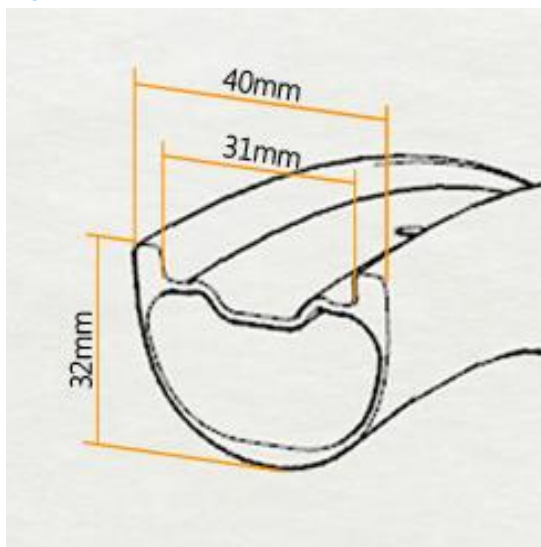

## MTB 29" RIM - DH

**40mm WIDTH 29"**

**TUBELESS COMPATIBLE**

### SPECIFICATION

|                    |                   |
|--------------------|-------------------|
| Item #             | NXT29DH40         |
| Type               | Clincher Hookless |
| Material           | Toray T700 Carbon |
| Size               | 29"               |
| Width              | 40mm              |
| Depth              | 32mm              |
| ERD                | 576mm             |
| ETRTO              | 622*31mm          |
| Weight             | 580g              |
| Weave              | UD, 3K, 12K       |
| Spoke Hole Dia.    | 4.5mm             |
| Valve Hole Dia.    | 6.5mm             |
| Assembly Hole Dia. | 7.5mm             |
| Application        | Down Hill...      |

### RECOMMENDATION

|                   |           |
|-------------------|-----------|
| Max Tire Pressure | 60psi     |
| Max Spoke Tension | 130kgf    |
| Max Weight Limit  | 200kg     |
| Tire Size         | 2.3"~3.0" |