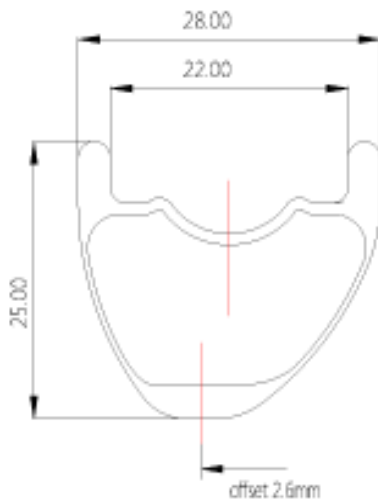

MTB 29" RIM

PROFILE

28mm WIDTH 29"

TUBELESS COMPATIBLE

SPECIFICATION

Item #	NXT29AS28
Type	Clincher Hookless
Material	Toray T700 Carbon
Size	29"
Width	28mm
Depth	25mm
ERD	589mm
ETRTO	622*22mm
Weight	370+/-15g
Weave	UD, 3K, 12K
Spoke Hole Dia.	4.5mm
Valve Hole Dia.	6.5mm
Assembly Hole Dia.	7.5mm
Application	Cross Country

RECOMMENDATION

Max Tire Pressure	70psi
Max Spoke Tension	130kgf
Max Weight Limit	150kg
Tire Size	1.5"+

FEATRURES

Tubeless Compatible:

This function allows you to run tubeless perfectly.

AIO System:

The AIO (all in one) system is another technical method to strengthen the rim by using long and continuous carbon fiber layers to wrap into rim. For only one overlap of a layer circle, not only can it keep the original continuous strength of carbon fiber layers, but also it saves weight