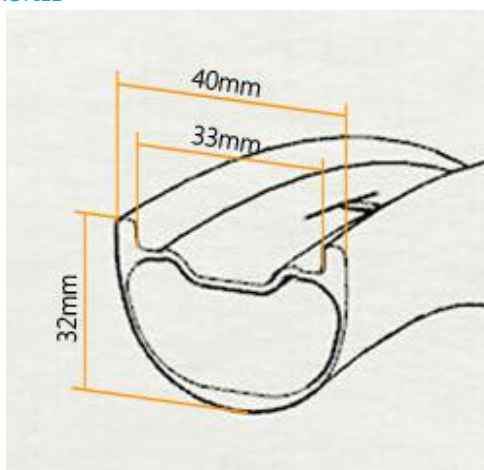

## MTB 29" RIM - AM

**40mm WIDTH 29"**

**TUBELESS COMPATIBLE**

### SPECIFICATION

Item #	NXT29AM40
Type	Clincher Hookless
Material	Toray T700 Carbon
Size	29"
Width	40mm
Depth	32mm
ERD	575mm
ETRTO	622*33mm
Weight	480g
Weave	UD, 3K, 12K
Spoke Hole Dia.	4.5mm
Valve Hole Dia.	6.5mm
Assembly Hole Dia.	7.5mm
Application	AM / Enduro...

### RECOMMENDATION

Max Tire Pressure	60psi
Max Spoke Tension	130kgf
Max Weight Limit	200kg
Tire Size	2.3"~3.0"