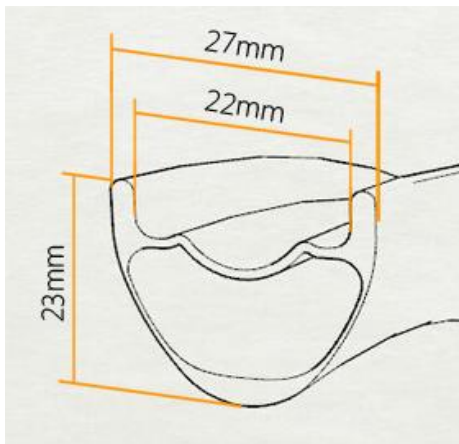

MTB 27.5" RIM

PROFILE

FEATRURES

Tubeless Compatible:

This function allows you to run tubeless perfectly.

AIO System:

The AIO (all in one) system is another technical method to strengthen the rim by using long and continuous carbon fiber layers to wrap into rim. For only one overlap of a layer circle, not only can it keep the original continuous strength of carbon fiber layers, but also it saves weight

27mm WIDTH 27.5"

TUBELESS COMPATIBLE

SPECIFICATION

Item #	NXT27XC27
Type	Clincher/Hookless
Material	Toray T700 Carbon
Size	27.5"
Width	27mm
Depth	23mm
ERD	556mm
BSD	584mm
Weight	340+/-15g
Weave	UD, 3K, 12K
Spoke Hole Dia.	4.5mm
Valve Hole Dia.	6.5mm
Assembly Hole Dia.	7.5mm
Application	XC / Trail ...

RECOMMENDATION

Max Tire Pressure	70psi
Max Spoke Tension	150kgf
Max Weight Limit	150kg
Tire Size	1.5"~2.2"