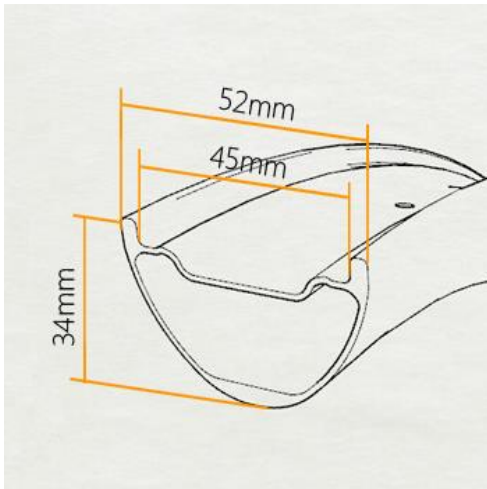

Jungle Fox II 27.5" RIM

Jungle Fox II 27.5" 52mm WIDTH TUBELESS COMPATIBLE

SPECIFICATION

Item #	NXT27JF52-II
Type	Clincher Hookless
Material	Toray T700 Carbon
Size	27.5" / 650B
Width	52mm
Depth	34mm
ERD	533mm
BSD	584mm
Weight	520g
Weave	UD, 3K, 12K
Spoke Hole Dia.	4.5mm
Valve Hole Dia.	6.5mm
Assembly Hole Dia.	7.5mm
Application	AM / Trail / Dirt / Enduro / Snow / Sand / Bogs / Desert / Mud

PROFILE

RECOMMENDATION

Max Tire Pressure	50psi
Max Spoke Tension	130kgf
Max Weight Limit	200kg
Tire Size	3.0"~3.8"

FEATRURES

Deep channel will help you easily install and take off a tire;

Small bead socket makes the tire lock tightly and runs tubeless perfectly;

Aero roof surface (triangle-like shape) will easily shed the dirt and mud better to release weight;

Section of triangle's inherent feature of stability on rim design keeps rim in stronger performance.