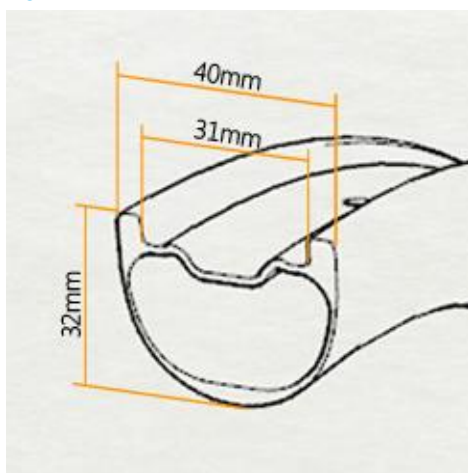

MTB 27.5" RIM

40mm WIDTH 27.5"

TUBELESS COMPATIBLE

SPECIFICATION

Item #	NXT27DH40
Type	Clincher Hookless
Material	Toray T700 Carbon
Size	27.5"
Width	40mm
Depth	32mm
ERD	538mm
ETRTO	584x31mm
Weight	560g
Weave	UD, 3K, 12K
Spoke Hole Dia.	4.5mm
Valve Hole Dia.	6.5mm
Assembly Hole Dia.	7.5mm
Application	Down Hill...

PROFILE

RECOMMENDATION

Max Tire Pressure	60psi
Max Spoke Tension	130kgf
Max Weight Limit	200kg
Tire Size	2.3"~3.0"