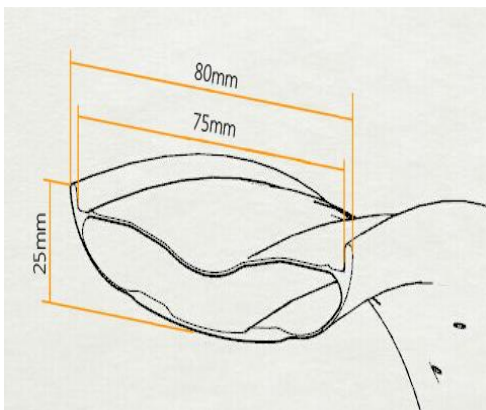

Snow Dragon 26" RIM

Snow Dragon 26"

80mm WIDTH

TUBELESS COMPATIBLE

SPECIFICATION

Item #	NXT26SD80
Type	Clincher Hookless
Material	Toray T700 Carbon
Size	26"
Width	80mm
Depth	25mm
ERD	528mm
BSD	559mm
Weight	630g
Weave	UD, 3K, 12K
Spoke Hole Dia.	4.5mm
Valve Hole Dia.	6.5mm
Assembly Hole Dia.	7.5mm
Application	Trail / Dirt / Enduro / Snow / Sand / Bogs / Desert / Mud

PROFILE

RECOMMENDATION

Max Tire Pressure	25psi
Max Spoke Tension	120kgf
Max Weight Limit	180kg
Tire Size	3.8"+

Holes Model

Model (A)

Model (B)

Model (C)