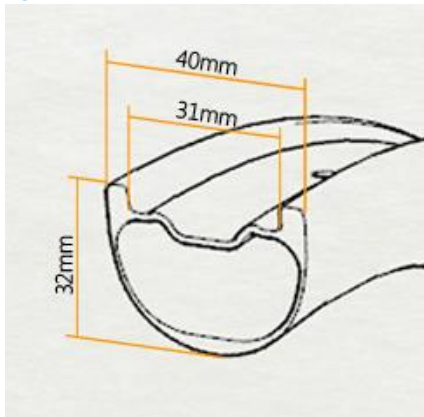

MTB 26" RIM - DH

40mm WIDTH 26"

TUBELESS COMPATIBLE

SPECIFICATION

Item #	NXT26DH40
Type	Clincher Hookless
Material	Toray T700 Carbon
Size	26"
Width	40mm
Depth	32mm
ERD	513mm
ETRTO	559x31mm
Weight	540g
Weave	UD, 3K, 12K
Spoke Hole Dia.	4.5mm
Valve Hole Dia.	6.5mm
Assembly Hole Dia.	7.5mm
Application	Down Hill ...

PROFILE

RECOMMENDATION

Max Tire Pressure	60psi
Max Spoke Tension	130kgf
Max Weight Limit	200kg
Tire Size	2.3"~3.0"