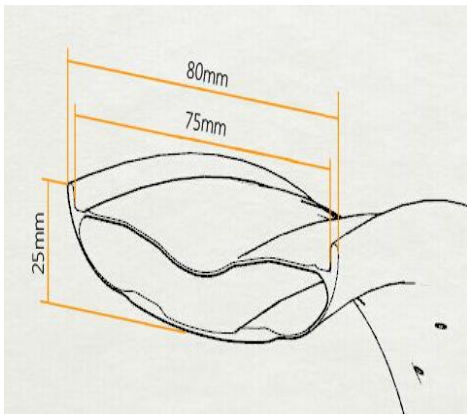

Snow Dragon 24" RIM

Snow Dragon 24"
80mm WIDTH
TUBELESS COMPATIBLE

SPECIFICATION

Item #	NXT24SD80
Type	Clincher Hookless
Material	Toray T700 Carbon
Size	24"
Width	80mm
Depth	25mm
ERD	476mm
BSD	507mm
Weight	600g
Weave	UD, 3K, 12K
Spoke Hole Dia.	4.5mm
Valve Hole Dia.	6.5mm
Assembly Hole Dia.	7.5mm
Application	Trail / Dirt / Enduro / Snow / Sand / Bogs / Desert / Mud

PROFILE

RECOMMENDATION

Max Tire Pressure	25psi
Max Spoke Tension	120kgf
Max Weight Limit	180kg
Tire Size	3.8"+

Holes Model

Model (A)

Model (B)

Model (C)