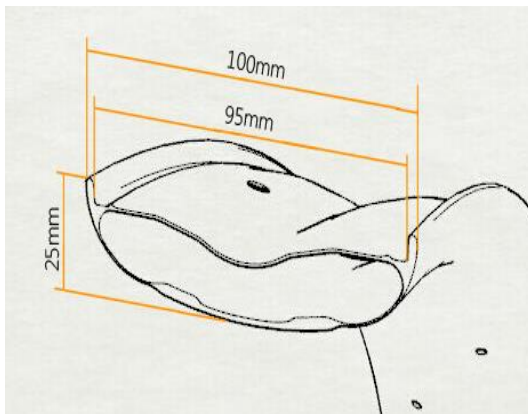

Kylin 100mm 26" RIM

Kylin 26"
100mm WIDTH
TUBELESS COMPATIBLE

SPECIFICATION

| | |
|--------------------|---|
| Item # | NXT100KL |
| Type | Clincher Hookless |
| Material | Toray T700 Carbon |
| Size | 26" |
| Width | 100mm |
| Depth | 25mm |
| ERD | 528mm |
| BSD | 559mm |
| Weight | 680g |
| Weave | UD, 3K, 12K |
| Spoke Hole Dia. | 4.5mm |
| Valve Hole Dia. | 6.5mm |
| Assembly Hole Dia. | 7.5mm |
| Application | Trail / Dirt / Enduro / Snow / Sand / Bogs / Desert / Mud |

PROFILE

RECOMMENDATION

| | |
|-------------------|--------|
| Max Tire Pressure | 20psi |
| Max Spoke Tension | 130kgf |
| Max Weight Limit | 180kg |
| Tire Size | 4.5"+ |

Holes Model

Model (A)

Model (B)

Model (C)